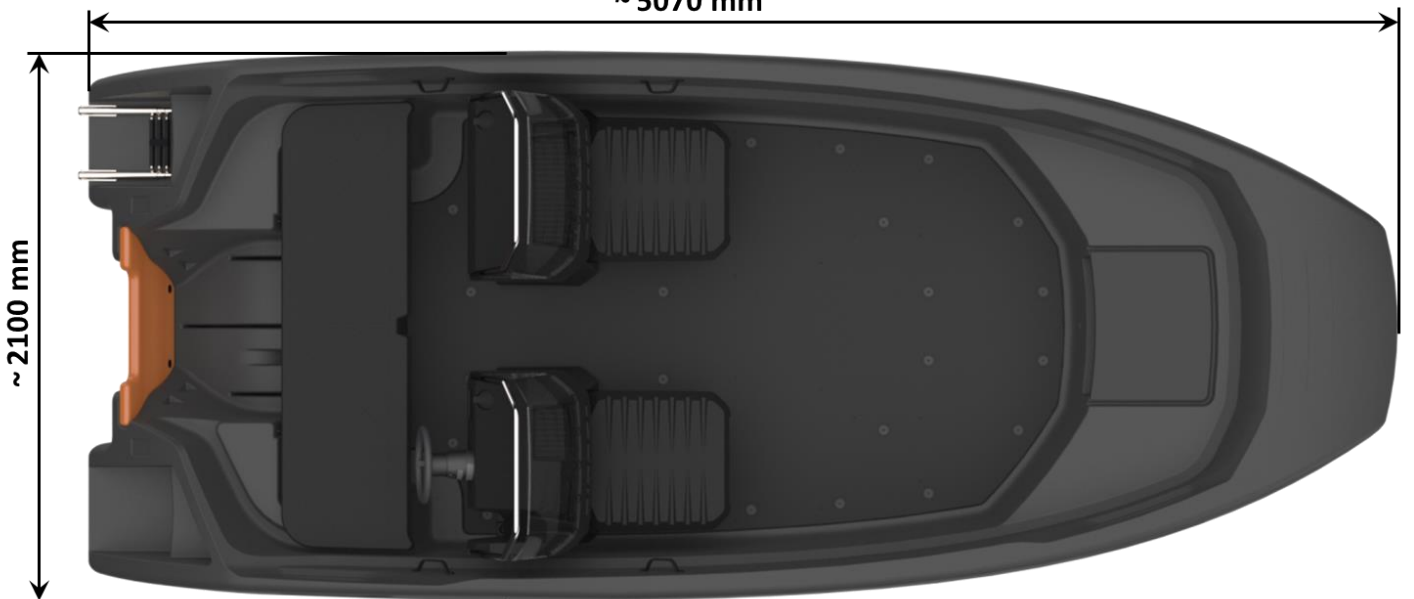

# *pioneer*

New boat model: Pioner 16 Explorer

~ 5070 mm

~ 2100 mm

Technical data:

Length: 16 ft (507 cm)

Width: 210 cm

Will be tested for 40-60 hp

Weight: Approx. 400 kg

Max. pers: 5

Colors 2021-mod: Dark grey and white marble: standard. (Orange on special order net.price +5%)

Dark line (mørk grå)

Hvitmarmor

Oransje (spesialbestilling)